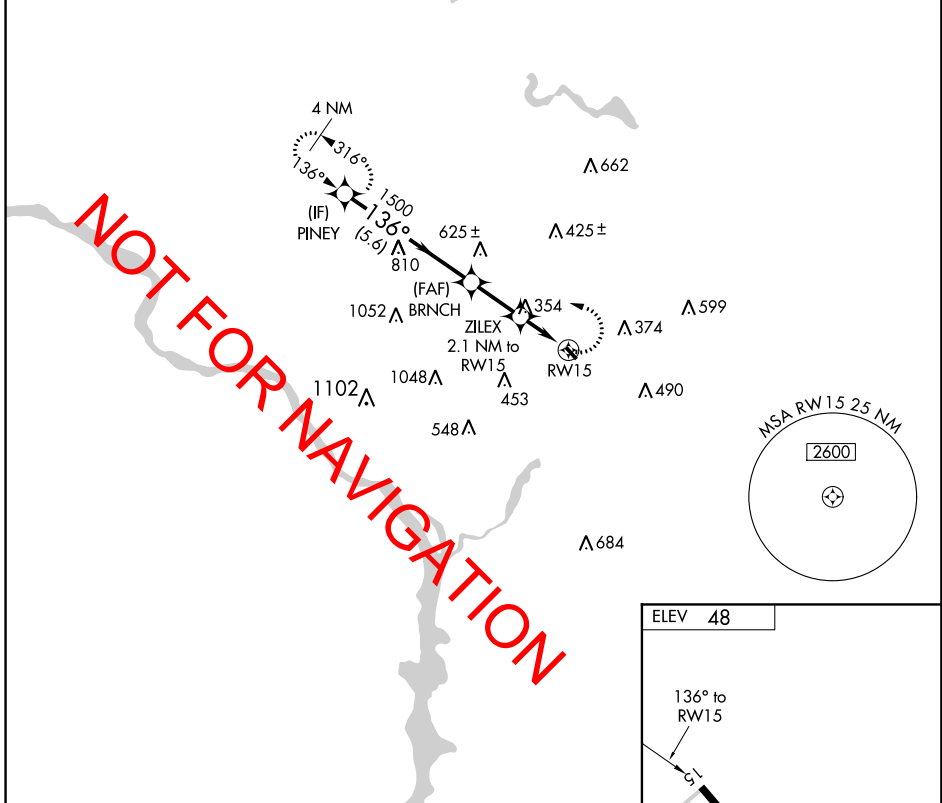

APP CRS 136°	Rwy Idg TDZE Apt Elev	N/A N/A 48
------------------------	-----------------------------	-------------------------

RNAV (GPS)-A
COLLEGE PARK (CGS)

▽	DME/DME RNP-0.3 NA.	MISSED APPROACH: Climbing left turn to 2100 direct PINEY and hold.
----------	---------------------	--

AWOS-3 121.225	POTOMAC APP CON 125.65 348.725	UNICOM 122.975 (CTAF) 0
--------------------------	--	-----------------------------------

RADAR REQUIRED

CATEGORY	A	B	C	D
CIRCLING	660-1 612 (700-1)	720-1 672 (700-1)	NA	