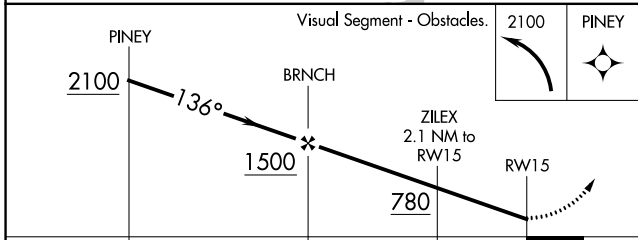

APP CRS 136°	Rwy Idg TDZE Apt Elev	N/A N/A 48

RNAV (GPS)-A
COLLEGE PARK (CGS)

▽	DME/DME RNP-0.3 NA.	MISSED APPROACH: Climbing left turn to 2100 direct PINEY and hold.

AWOS-3 121.225	POTOMAC APP CON 125.65 348.725	UNICOM 122.975 (CTAF) 0

RADAR REQUIRED

CATEGORY	A	B	C	D
CIRCLING	660-1 612 (700-1)	720-1 672 (700-1)	NA