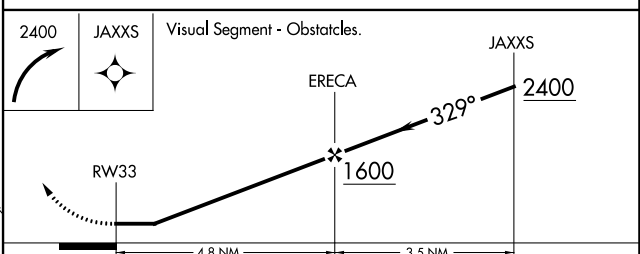

CATEGORY	A	B	C	D
C CIRCLING	680-1 632 (700-1)	720-1 672 (700-1)	NA