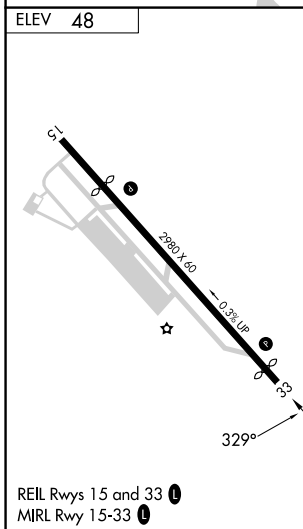

CATEGORY	A	B	C	D
C CIRCLING	680-1 632 (700-1)	720-1 672 (700-1)	NA