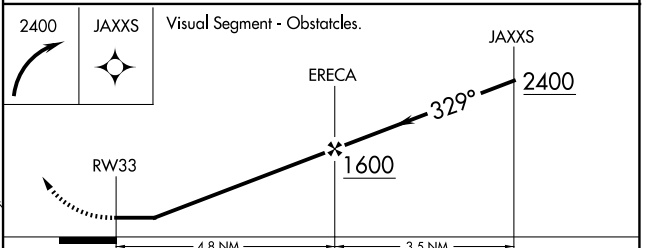

CATEGORY	A	B	C	D
C CIRCLING	680-1 632 (700-1)	720-1 672 (700-1)	NA