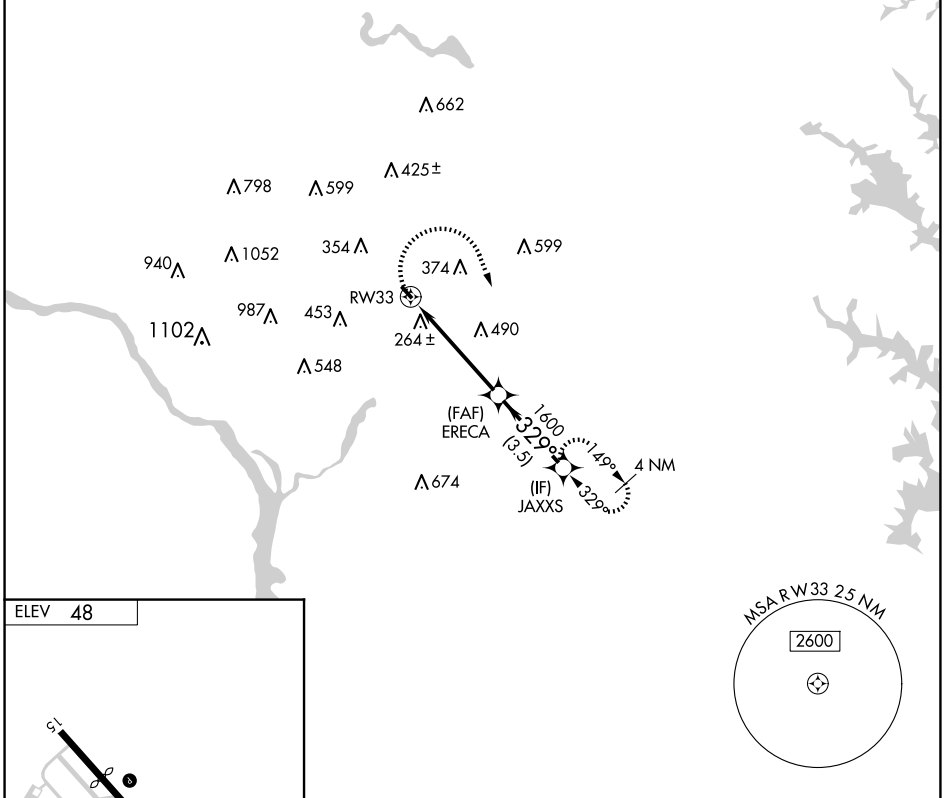

APP CRS 329°	Rwy Idg TDZE Apt Elev	N/A N/A 48
------------------------	-----------------------------	---------------------------------------

RNAV (GPS)-B
COLLEGE PARK (CGS)

RNP APCH. ▼	MISSED APPROACH: Climbing right turn to 2400 direct JAXXS and hold.
----------------	---

AWOS-3 121.225	POTOMAC APP CON 125.65 348.725	UNICOM 122.975 (CTAF) 1
--------------------------	--	--

RADAR REQUIRED

NE-3, 20 MAR 2025 to 17 APR 2025

NE-3, 20 MAR 2025 to 17 APR 2025

CATEGORY	A	B	C	D
C CIRCLING	680-1 632 (700-1)	720-1 672 (700-1)	NA	