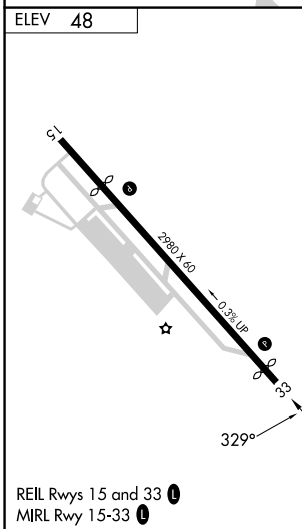

CATEGORY	A	B	C	D
C CIRCLING	680-1 632 (700-1)	720-1 672 (700-1)	NA